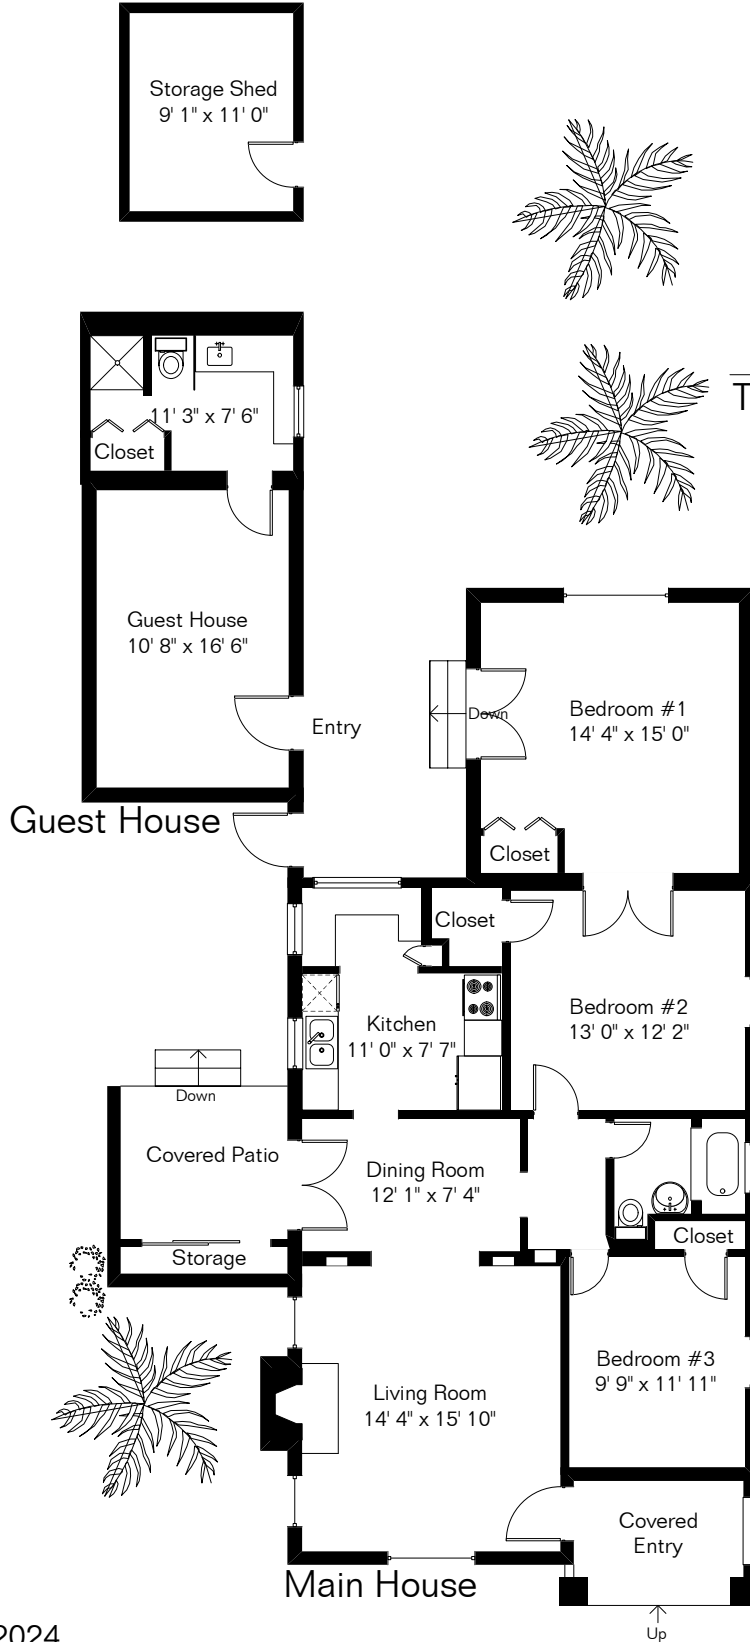

The square footages and room size information are deemed to be reliable but are not guaranteed and should be independently verified. This drawing is for marketing purposes only.

2240 E Hawthorne St

Main House 1,208 Sq Ft
Guest House 337 Sq Ft
Total Living Area 1,545 Sq Ft

Site Visit April 2024

0 ft. 6 ft. 10 ft. 20 ft.

Copyright 2024 Floor Plans First! LLC
All Rights Reserved.

Floor Plans First!
See the Floor Plan First!

FloorPlansFirst.com™
(520) 881-1500